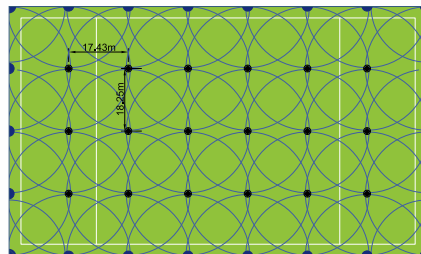

RUGBY

122 x 73 METERS

- ★ Falcon 6504 sprinklers (22 units part circle – 18 units full circle)
- ★ Water supply: 21 m³/h @ 4.5 bar
- ★ Pressure in bar: 3
- ★ Flow in m³/h: full circle 3.25 – part circle 2.3