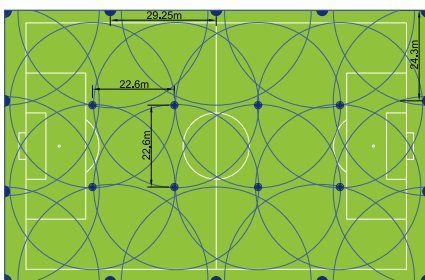

FOOT

NATURAL GRASS

117 x 73 METERS

- ★ Mixt version
- ★ Sprinklers 8005-SS stainless steel riser sleeve (8 units) + Eagle 950 (14 units)
- ★ Water supply: 23 m³/h @ 6.5 bar
- ★ Pressure in bar: 5.5
- ★ Flow in m³/h: full circle 5.42 – part circle 10.72