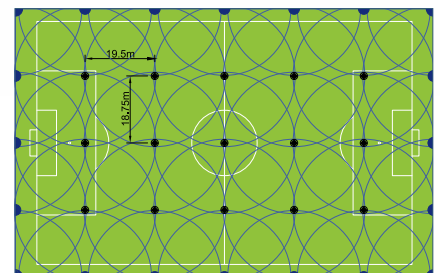

FOOT

NATURAL GRASS

117 x 73 METERS

- ★ Mixt version
- ★ Sprinklers 8005-SS stainless steel riser sleeve (8 units) + Eagle 950 (14 units)
- ★ Water supply: 23 m³/h @ 6.5 bar
- ★ Pressure in bar: 5.5
- ★ Flow in m³/h: full circle 5.42 – part circle 10.72