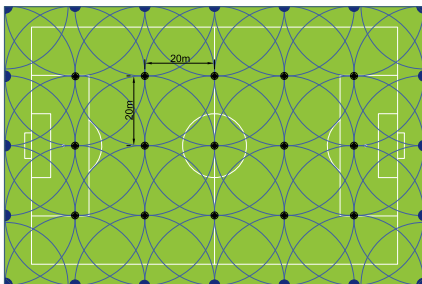

NATURAL GRASS

120 x 80 METERS

- ★ Sprinklers 8005-SS stainless steel riser sleeve (35 units)
- ★ **Option 1:** every rotor is controlled individually for the most precise watering
- ★ Water supply: 35,7 m³/h @ 7 bar
- ★ Pressure in bar: 5.5
- ★ Flow in m³/h: 7.14
- ★ **Option 2:** part and full circle rotors are circuited separately
- ★ Water supply: 22 m³/h @ 5.5 bar
- ★ Pressure in bar: 4.5
- ★ Flow in m³/h: full circle 7.14 – part circle 4.74