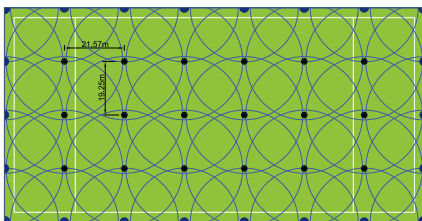

RUGBY

151 x 77 METERS

- ★ Sprinklers 8005-SS stainless steel riser sleeve (40 units)
- ★ Water supply: 22 m³/h @ 6.5 bar
- ★ Pressure in bar: 5.5
- ★ Flow in m³/h: full circle 4.74 – part circle 3.72