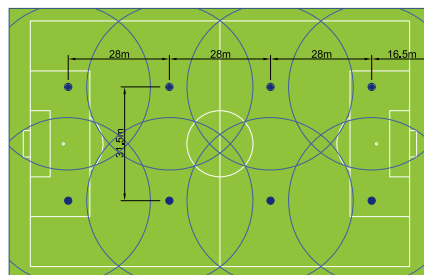

ARTIFICIAL GRASS

105 x 70 METERS

- ★ 117 x 75 meters
- ★ Sprinklers 8005 stainless steel riser sleeve (8 units)
- ★ Water supply: 14 m³/h @ 6 bar
- ★ Pressure in bar: 5
- ★ Flow in m³/h: 6.26